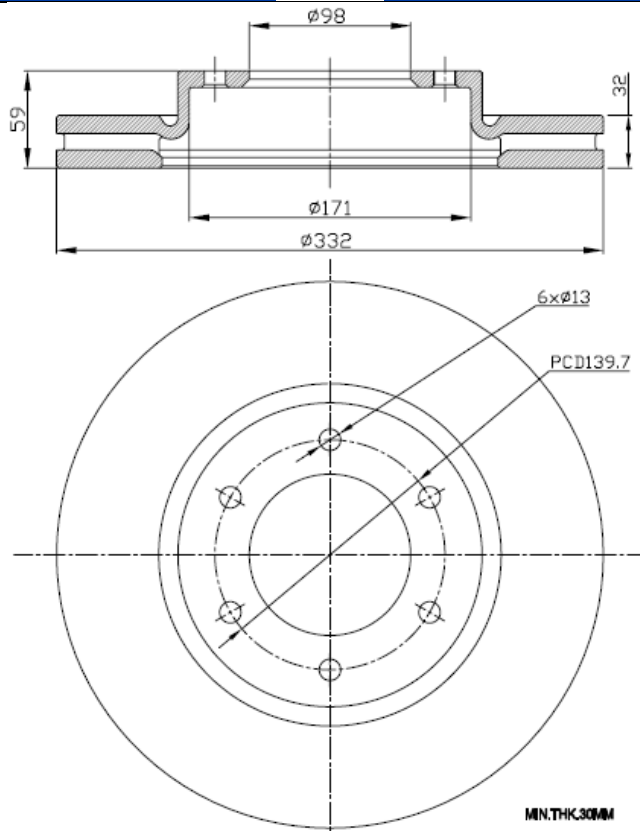

NEW PART NUMBER

Drawing

Details of New Part

Brake Disc – Front

Product Dimensions

Diameter – 332mm

Thickness – 32mm

Height – 59mm

PCD – 139.7mm

Spigot – 98mm

Package Dimensions

Weight – 12742g

L – 375mm

W – 355mm

H – 70mm

Barcode